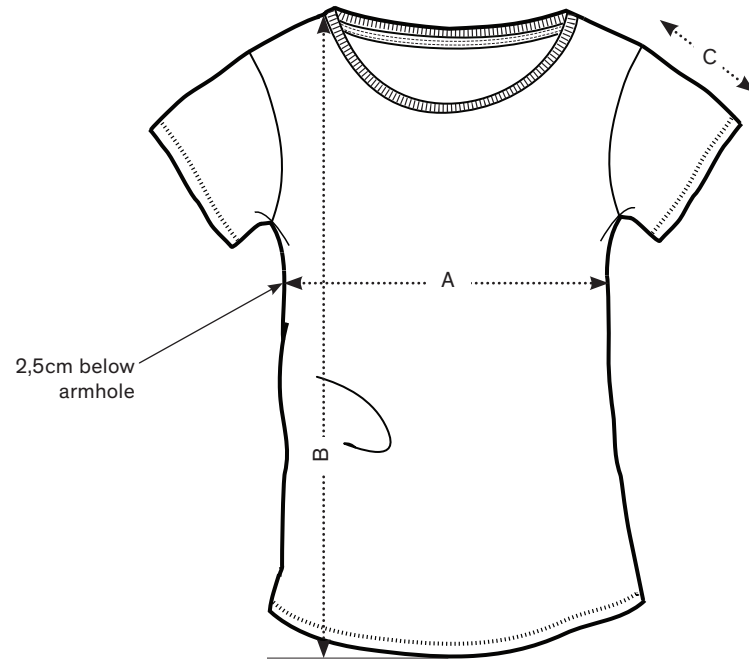

FRONT

BACK

SIZES		XS	S	M	L	XL	XXL	XXXL
A	Half Chest 2,5cm below armhole	45	48	51	54	57	60	63
B	Body Length (from HPS)	67,5	69,5	71,5	73,5	75,5	77,5	79,5
C	Sleeve length	19,5	20,5	20,5	21,5	21,5	22,5	23,5

FRONT

BACK

SIZES		XS	S	M	L	XL	XXL
A	Half Chest 2,5cm below armhole	42	44,5	47,5	50,5	53,5	56,5
B	Body Length (from HPS)	62	64	66	68	69	69
C	Sleeve length	15	15	16	16	17	17