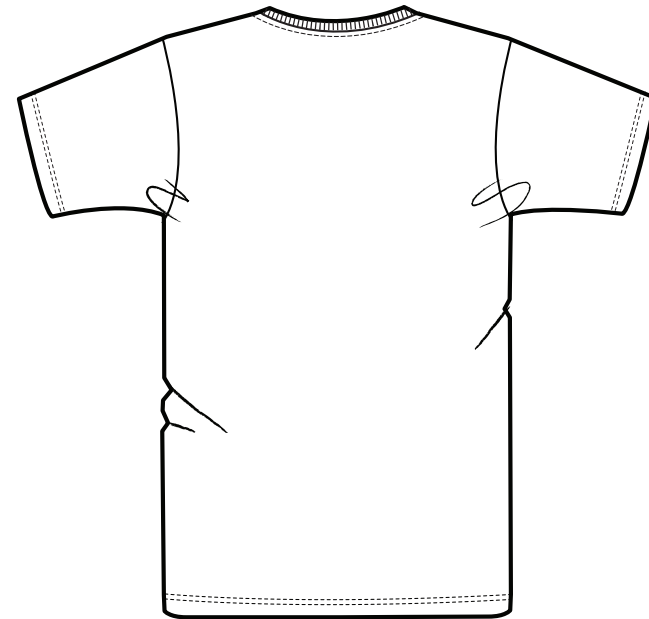

FRONT

BACK

SIZES		XS	S	M	L	XL	XXL	XXXL
A	Half Chest 2,5cm below armhole	45	48	51	54	57	60	63
B	Body Length (from HPS)	67,5	69,5	71,5	73,5	75,5	77,5	79,5
C	Sleeve length	19,5	20,5	20,5	21,5	21,5	22,5	23,5

FRONT

BACK

SIZES		XS	S	M	L	XL	XXL
A	Half Chest 2,5cm below armhole	42	44,5	47,5	50,5	53,5	56,5
B	Body Length (from HPS)	62	64	66	68	69	69
C	Sleeve length	15	15	16	16	17	17